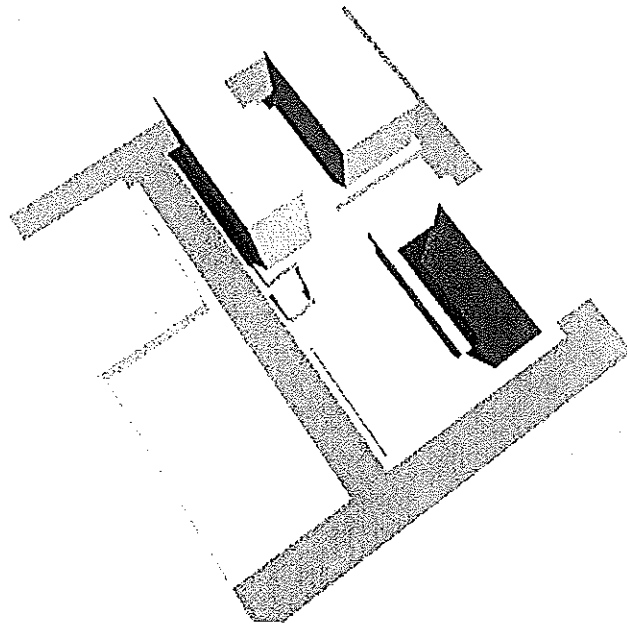

1130 HOPE STREET HOTEL
SHADOW STUDY

SUMMER

SUMMER 8 AM

WINTER

WINTER 8 AM

SUMMER 10 AM

WINTER 10 AM

SUMMER 12 PM