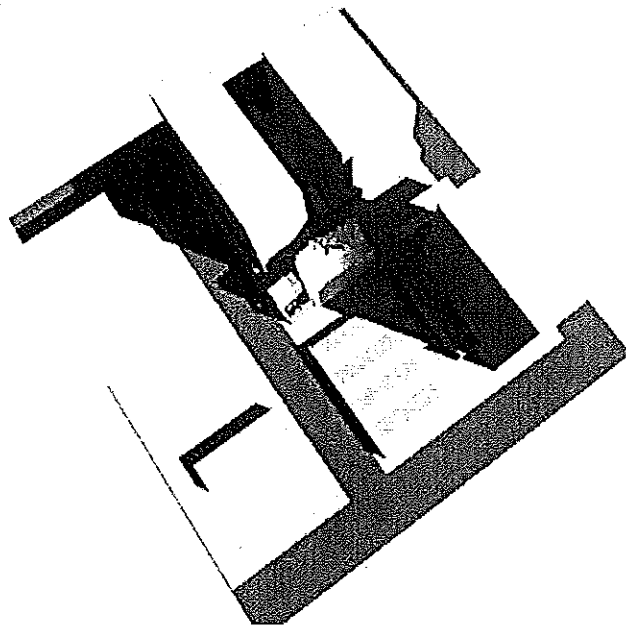

1130 HOPE STREET HOTEL
SHADOW STUDY

SUMMER

SUMMER 8 AM

WINTER

WINTER 8 AM

SUMMER 10 AM

WINTER 10 AM

SUMMER 12 PM