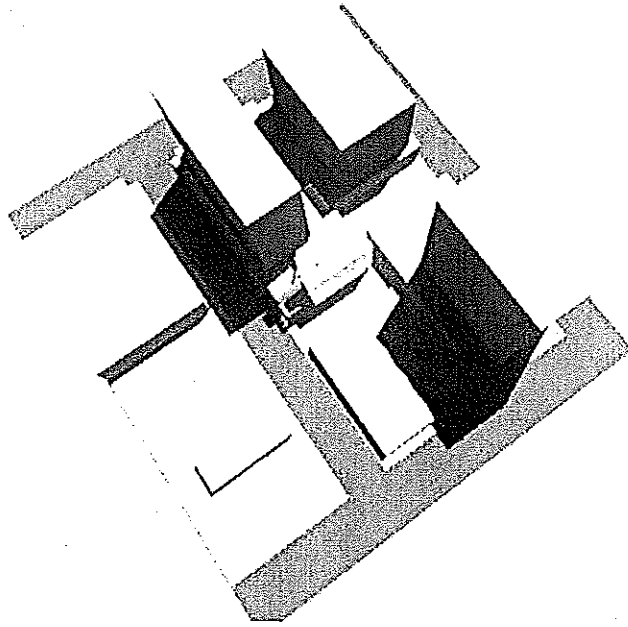

1130 HOPE STREET HOTEL
SHADOW STUDY

SUMMER

SUMMER 8 AM

WINTER

WINTER 8 AM

SUMMER 10 AM

WINTER 10 AM

SUMMER 12 PM

WINTER 12 PM

SUMMER 2 PM

WINTER 2 PM

SUMMER 4 PM

WINTER 4 PM

SUMMER 6 PM

WINTER 6 PM